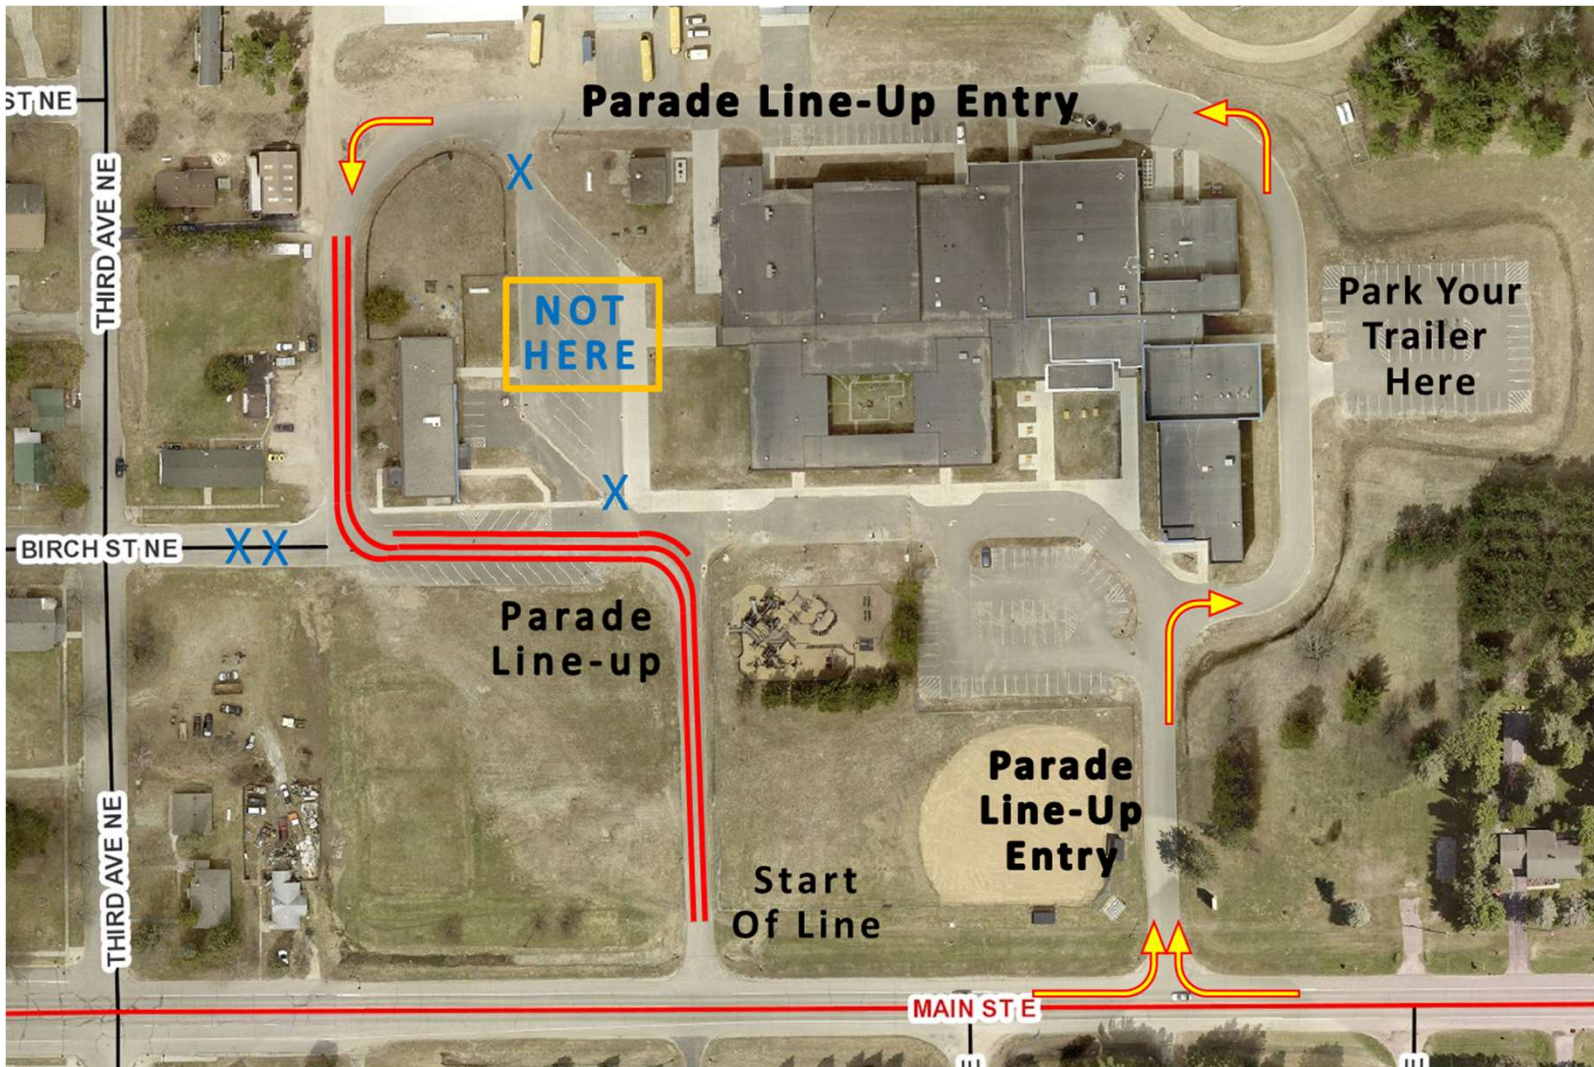

# 2024 Harvest Festival Parade Line Up

ALL ARE WELCOME TO JOIN THE PARADE

Please follow these instructions

- ✓ Parade line-up starts at 11:30.
- ✓ You must be IN LINE by 12:30 if you want a number and announcement.
- ✓ Enter School area at East entrance and go around the school to line up.
- ✓ Do NOT enter from Birch Street.
- ✓ Remer Fire will be lining you up. Please follow their instructions.
- ✓ Yes you may throw candy or other items.
- ✓ Please no burn-outs, popping clutches or racing during parade.
- ✓ Kidde Parade starts at 1:00. Main Parade immediately after.